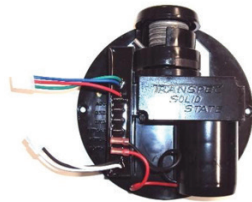

\$46.15 each

CRADLE ASSY.

- Solid State with Flashers

TNI 4001 002

\$138.25 each

HEADLAMP R/S BLUEBIRD

- Halogen

888-5507